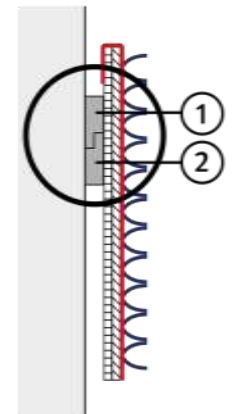

Silentum acoustic felt lamella

Mounting kit

Upon customer request, the *Silentum Acoustic felts* panel for ceiling or wall mounting is supplied with a mounting kit. The mounting kit consists of two mounting rails, the mounting rail (1) is attached to the panel, the mounting rail (2) is enclosed with the panel as counter-ledge for self-assembly.

Without mounting kit (-)

With mounting kit ceiling (D)

With mounting kit wall (W)

Silentum acoustic felt lamella

Installation of the mounting rails

Installation Horizontal (IH)

IH 0M02
600 x 1200

IH 0M05
1200 x 600