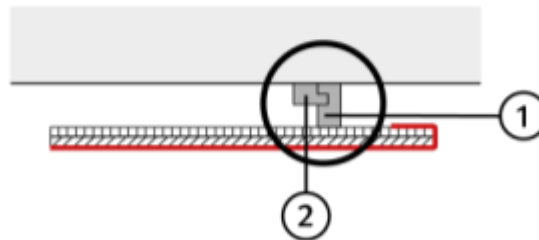

Without mounting kit (-)

With mounting kit ceiling (D)

With mounting kit wall (W)

Silentum acoustic felt products

Installation of the mounting rails

Installation Horizontal (IH)

IH 0M01
600 x 600

IH 0M02
600 x 1200