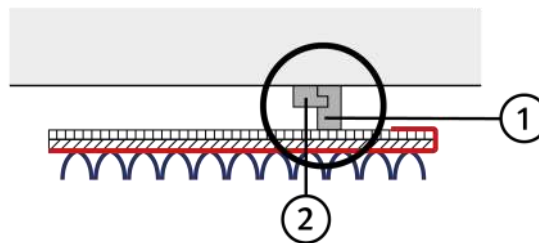

Silentum acoustic felt lamella

Mounting kit

Upon customer request, the *Silentum Acoustic felts* panel for ceiling or wall mounting is supplied with a mounting kit. The mounting kit consists of two mounting rails, the mounting rail (1) is attached to the panel, the mounting rail (2) is enclosed with the panel as counter-ledge for self-assembly.

Without mounting kit (-)

With mounting kit ceiling (D)

With mounting kit wall (W)

Silentum acoustic felt lamella

Installation of the mounting rails

Installation Horizontal (IH)

IH 0M02
600 x 1200

IH 0M05
1200 x 600