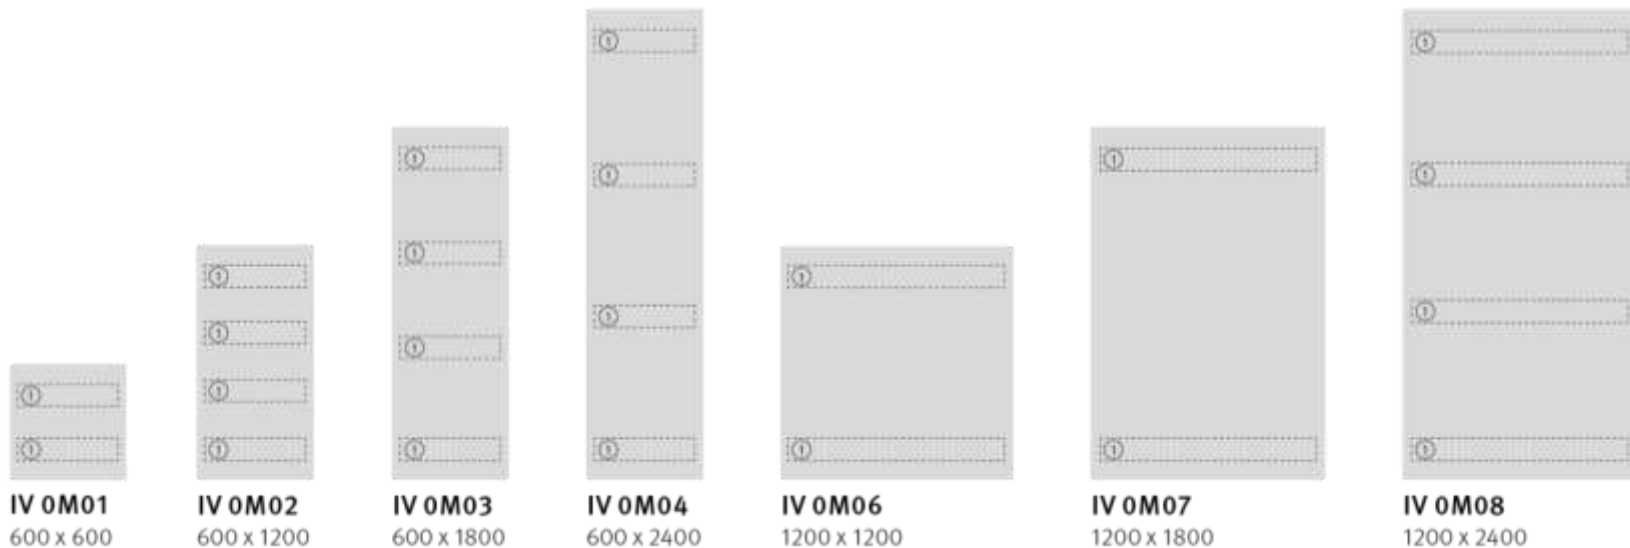

IH 0M03
600 x 1800

IH 0M04
600 x 2400

IH 0M06
1200 x 1200

IH 0M07
1200 x 1800

IH 0M08
1200 x 2400

Silentum acoustic felt products

Installation of the mounting rails

Installation Vertical (IV)