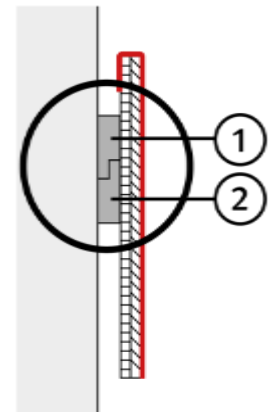

Height: 39 mm

Min. size: 0,25 m²

Max. size: 1200x1200
mm

Sale in square meters

Panel Lamella(PL-)

Sound absorption:

$\alpha_w = 0,85$ (H)

Fire protection:

Without mounting kit (-)

With mounting kit ceiling (D)

With mounting kit wall (W)

Silentum acoustic felt products

Installation of the mounting rails

Installation Horizontal (IH)

IH 0M01
600 x 600

IH 0M02
600 x 1200